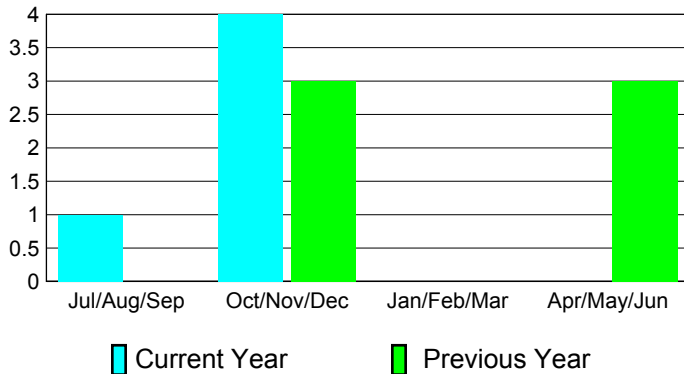

2010-2011 GMT Reports for District (or Undistricted) **District 324C7**

GMT: **M NAGARAJAN**

Location: **INDIA**

GMT CA: **6**

CLUBS

Club Results
2010-2011

Clubs
2009-2010

Month	New Club Goal	Actual New Clubs	Actual Dropped Clubs	Gain/Loss of Clubs	Gain/Loss of Clubs
Jul/Aug/Sep	2	1	0	1	0
Oct/Nov/Dec	2	4	0	4	3
Jan/Feb/Mar	2	0	0	0	0
Apr/May/June	0	0	0	0	3
Totals	6	5	0	5	6

Club Results 2010-2011

Goal, New, Dropped, Gain/Loss

Comparison of Club Gain/Loss

Current Year Compared to the Previous Year

YTD Status Quo Clubs 2010-2011

Status Quo Clubs Compared to Status Quo Members

MEMBERSHIP

Membership Results
2010-2011

Membership
2009-2010

Month	Net Memb Goal	Actual New Memb	Actual Dropped Memb	Gain/Loss of Memb	Gain/Loss of Memb
Jul/Aug/Sep	90	232	-40	192	-6
Oct/Nov/Dec	110	158	-16	142	113
Jan/Feb/Mar	80	67	-12	55	85
Apr/May/June	20	22	-114	-92	4
Totals	300	479	-182	297	196

Membership Results 2010-2011

Goal, New, Dropped, Gain/Loss

Comparison of Membership Gain/Loss

Current Year Compared to the Previous Year

Gender Comparison 2010-2011

Jul/Aug/Sep

Oct/Nov/Dec

Jan/Feb/Mar

Apr/May/June

Male

Female