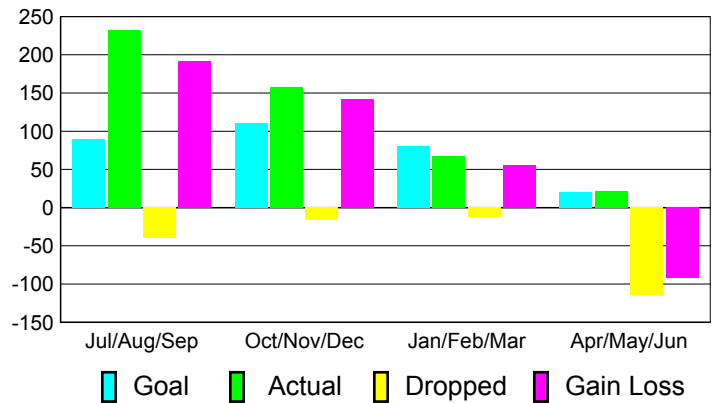

### YTD Status Quo Clubs 2010-2011

Status Quo Clubs Compared to Status Quo Members

## MEMBERSHIP

**Membership Results**  
2010-2011

**Membership**  
2009-2010

Month	Net Memb Goal	Actual New Memb	Actual Dropped Memb	Gain/Loss of Memb	Gain/Loss of Memb
Jul/Aug/Sep	90	232	-40	192	-6
Oct/Nov/Dec	110	158	-16	142	113
Jan/Feb/Mar	80	67	-12	55	85
Apr/May/June	20	22	-114	-92	4
<b>Totals</b>	<b>300</b>	<b>479</b>	<b>-182</b>	<b>297</b>	<b>196</b>

### Membership Results 2010-2011

Goal, New, Dropped, Gain/Loss

### Comparison of Membership Gain/Loss

Current Year Compared to the Previous Year