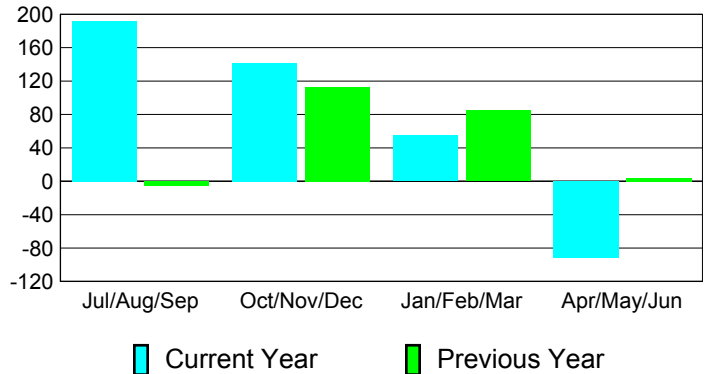

Gender Comparison 2010-2011

Jul/Aug/Sep

Oct/Nov/Dec

Jan/Feb/Mar

Apr/May/June

Male

Female