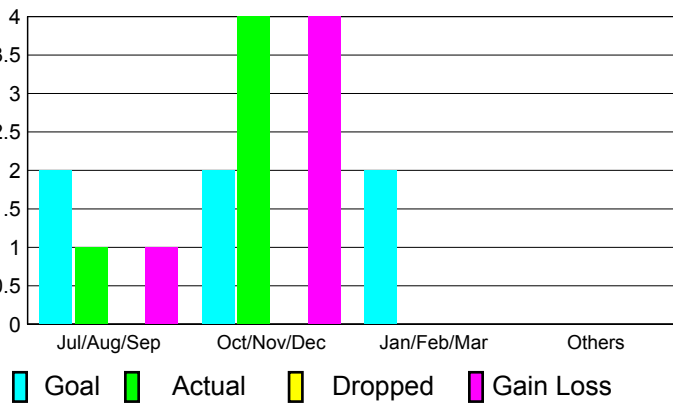

## CLUBS

**Club Results**  
2010-2011

**Clubs**  
2009-2010

Month	New Club Goal	Actual New Clubs	Actual Dropped Clubs	Gain/Loss of Clubs	Gain/Loss of Clubs
Jul/Aug/Sep	2	1	0	1	0
Oct/Nov/Dec	2	4	0	4	3
Jan/Feb/Mar	2	0	0	0	0
Apr/May/June	0	0	0	0	3
<b>Totals</b>	<b>6</b>	<b>5</b>	<b>0</b>	<b>5</b>	<b>6</b>

### Club Results 2010-2011

Goal, New, Dropped, Gain/Loss

### Comparison of Club Gain/Loss

Current Year Compared to the Previous Year